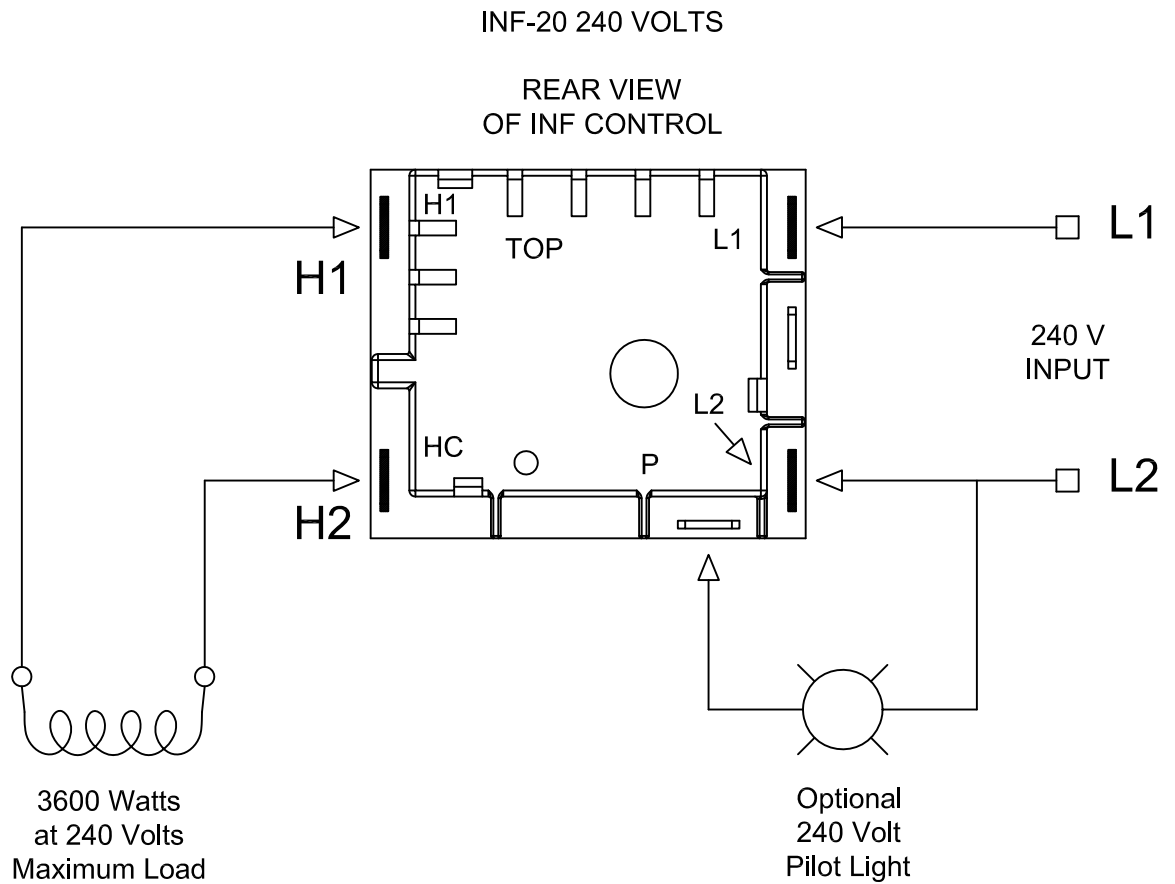

KNOB DETAIL

Mechanical Bi-Metal Operation
 Double Pole Single Throw (DPST) Snap Action
 240 VAC
 3600 Watts Max
 15 Amps Max

Note: Supplied with 4 Insulated Female Connectors

INFRATECH <small>www.infratech-usa.com</small>		15700 S. Figueroa St. Gardena, California 90248 Phone: (310) 354-1250 Fax: (310) 523-3674	
		DISCRIPTION	
INF-20 INPUT REGULATOR 240 VOLT 1Ø 15 AMP MAX			
DATE	ITEM#	14-4094	
Feb. 10, 2017	DRAWN BY:	MD	