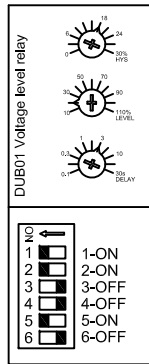

240 VOLT 1Ø 85 AMPS

0 - 120 VOLT AC CONTROL INPUT FROM HOME MANAGEMENT CONTROL OR DIMMER

		15700 S. Figueroa St. Gardena, California 90248 Phone: (310) 354-1250 Fax: (310) 523-3674	
		www.infratech-usa.com	
DESCRIPTION		2 RELAY UNIVERSAL CONTROL PANEL 240 VOLT SINGLE PHASE 85 AMPS	
CUSTOMER		Sample	
DATE	ITEM#	30-4072	
	JOB#	UL#	