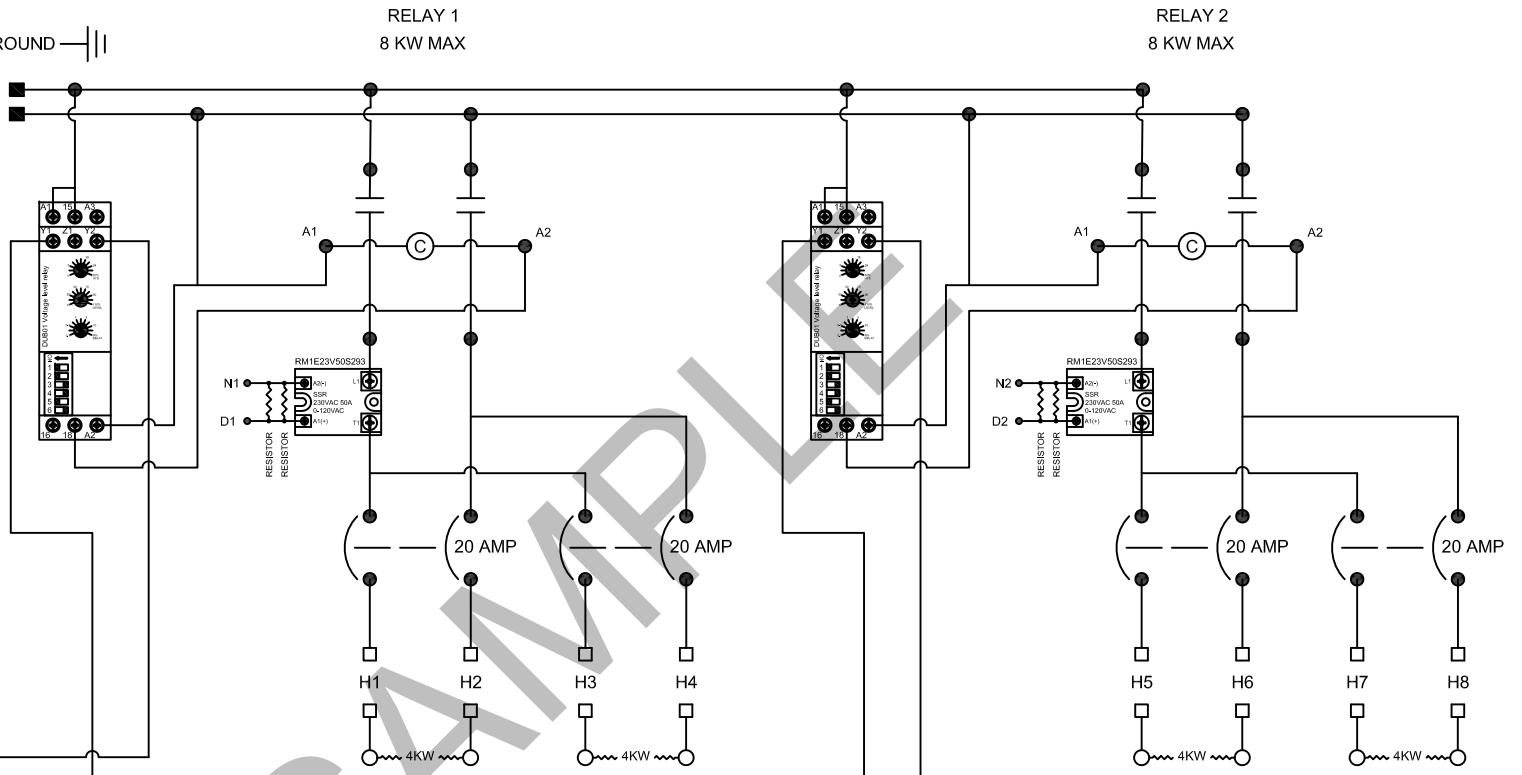

240 VOLT 1Ø 85 AMPS

0 - 120 VOLT AC CONTROL INPUT FROM HOME MANAGEMENT CONTROL OR DIMMER

		15700 S. Figueroa St. Gardena, California 90248 Phone: (310) 354-1250 Fax: (310) 523-3674	
		www.infratech-usa.com	
DESCRIPTION		2 RELAY UNIVERSAL CONTROL PANEL 240 VOLT SINGLE PHASE 85 AMPS	
CUSTOMER		Sample	
DATE	ITEM#	30-4072	
	JOB#	UL#	